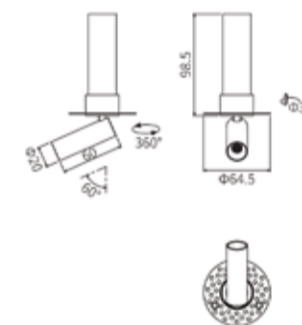

Type

Recessed

Single Line Diagram

Recessed

SERNA PULLOUT TL- 35

SERNA PULLOUT TL- 45

Light Distribution

Direct

SERNA PULLOUT TL

SERNA PULLOUT TL -35

System Power	Dimension
3W	Outer Dia- 64.5mm CutoutDia- 35mm Height- 98.5mm

SERNA PULLOUT TL -45

System Power	Dimension
5W	Outer Dia- 78.5mm CutoutDia- 45mm Height- 118.5mm