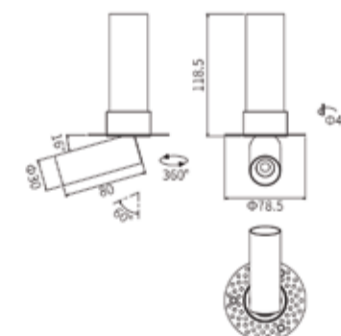

Type

Recessed

Single Line Diagram

Recessed

SERNA PULLOUT TL- 35

SERNA PULLOUT TL- 45

Light Distribution

Direct

CRI ≥ 90/95

TUNABLE WHITE

SERNA PULLOUT TL

SERNA PULLOUT TL fixture has:

- Luminaire housing of die-cast- aluminium
- Round recessed adjustable spotlight with effortless installation
- Surface powder coated
- COB (Chip on Board) technology
- Technology for maximum efficiency
- Adjustable fixtures for giving direction as required
- For specific areas or to accentuate a feature
- Zero multiple shadows
- LED with effective colour rendering
- Overflowing colours with soft light and shadow
- Interpretation of the real environment light and colours
- High colour rendering

SERNA PULLOUT TL

SERNA PULLOUT TL -35

System Power	Dimension
3W	Outer Dia- 64.5mm CutoutDia- 35mm Height- 98.5mm

SERNA PULLOUT TL -45

System Power	Dimension
5W	Outer Dia- 78.5mm CutoutDia- 45mm Height- 118.5mm